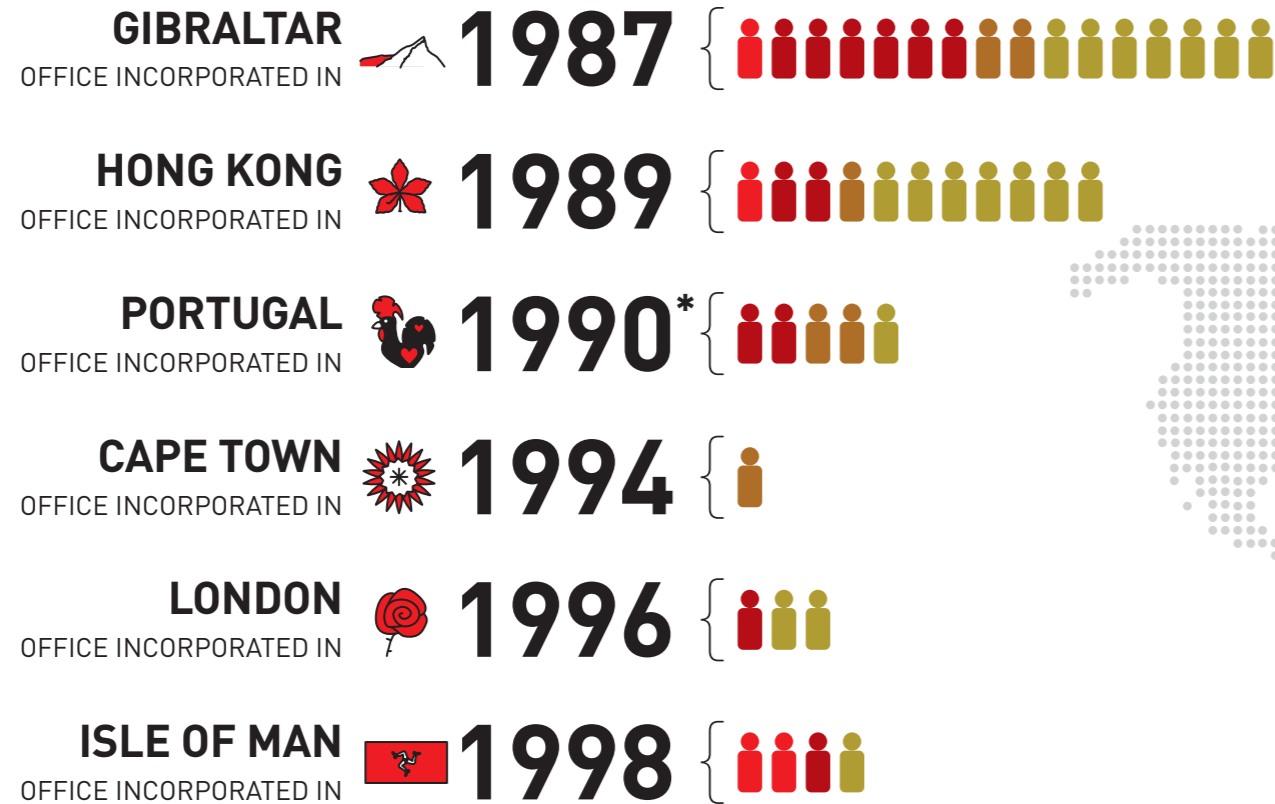

30 YEARS OF SOVEREIGN IN NUMBERS

NUMBER OF STAFF WHO HAVE BEEN WITH US FOR
 ■ 30 years ■ 25-29 years ■ 20-24 years ■ 15-19 years

34
LICENSED ENTITIES

20+
INTERNATIONAL SOVEREIGN OFFICES

400+
SOVEREIGN EMPLOYEES

*Portugal office started in 1990 as International Company Services (Portugal) Limitada and in 1999 it was incorporated the Sovereign - Consultoria Limitada

TIMELINE OF INCORPORATION OF SOVEREIGN OFFICES AND REGISTRATIONS OF THE SOVEREIGN ART FOUNDATION WORLDWIDE